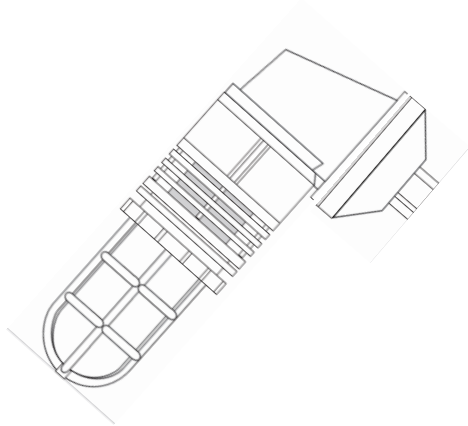

ORDERING NOTES

1. Not available with polycarbonate globes
2. Class 1, Div. 2 when ordered with heat treated globes

INCANDESCENT DIMENSIONS

Ceiling Mount

Wall Mount

Pendant Mount

FLUORESCENT DIMENSIONS

Ceiling Mount

Wall Mount

Pendant Mount

VP
Compact Vaporproof Fixture

LED DIMENSIONS

Ceiling Mount

Wall Mount

Pendant Mount

ACCESSORIES

Stanchion Mount

Reflector

Shroud - Design Optional