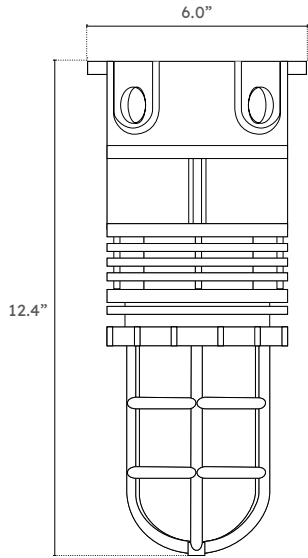

Wall Mount

Pendant Mount

VP
Compact Vaporproof Fixture

LED DIMENSIONS

Ceiling Mount

Wall Mount

Pendant Mount

ACCESSORIES