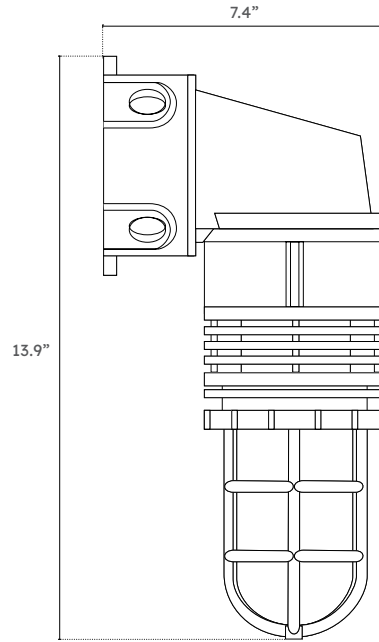

Wall Mount

Pendant Mount

VP
Compact Vaporproof Fixture

LED DIMENSIONS

Ceiling Mount

Wall Mount

Pendant Mount

ACCESSORIES