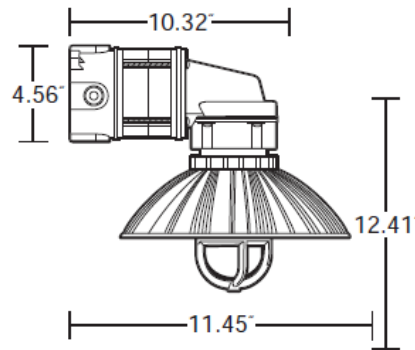

VP
Compact Vaporproof Fixture

LED DIMENSIONS

ACCESSORIES

Reflector