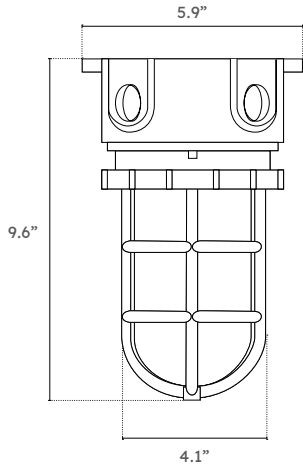

INCANDESCENT DIMENSIONS

Ceiling Mount