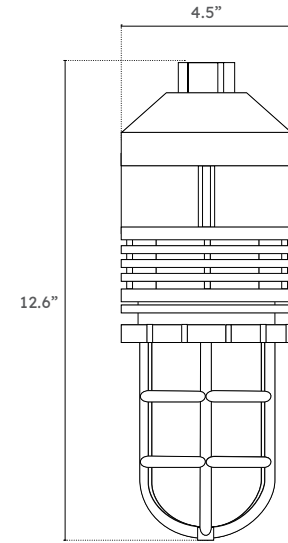

Wall Mount

Pendant Mount

VP
Compact Vaporproof Fixture

LED DIMENSIONS

Ceiling Mount

Wall Mount

Pendant Mount

ACCESSORIES