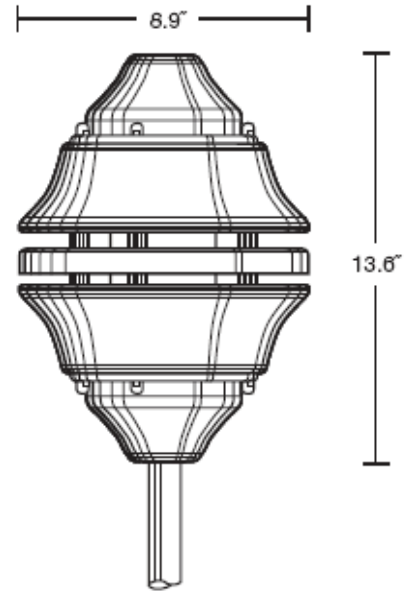

DATE:

PROJECT:

COMMENTS:

TAO
RLM Signature Series

CONSTRUCTION

- Heavy-gauge spun metals
- Multiple gooseneck designs available
- Indoor and outdoor use

LAMP

- Standard 20W LED
- 150W maximum incandescent (Lamp not included)
- 32W maximum compact fluorescent (Lamp not included)

POWER SOURCE

- Standard HPF compact fluorescent ballasts
- Electronic LED driver, 0-10V dimmable UNV 120/277V

APPROVALS

- ETL
- CSA Certified

ORDERING LOGIC

SS-TAO-I-H-150-1-DC-AL-GSC-WH

SERIES	LAMP TYPE	OUTPUT	WATTAGE	VOLTAGE	MOUNTING OPTIONS	MATERIAL	GLOBE	FINISH		
SS-TAO	L LED	H High	LED	1 120V	DC Drop Cord	GOOSENECK¹	AL Aluminum	GSC Glass Clear	WH White	
	I Incandescent	N Normal	15 15W	2 277V	S Swivel Stem		C1 C1	BR Brass	GSO Glass Opal	AG Gray
	F Fluorescent		20 20W	3 347V	W Wall Custom		C2 C2	CP Copper	GPC Glass Prismatic Clear	BK Black
			INCANDESCENT		P Pendant (Straight Stem)		C3 C3	GS Galvanized Steel	GHC Heat Treated Clear Glass	RD Red
			150 150W Max.		PS Powered Suspension		C4 C4		PL PUK Lens	BL Blue
			FLUORESCENT				C5 C5			GR Green
			09 9W				C6 C6			YL Yellow
			13 13W				C7 C7			TWH Textured White
			18 18W				C8 C8			TBK Textured Black
			26 26W				C9 C9			TAL Textured Aluminum
			32 32W				C10 C10			CS² Custom Color
		42 42W			C11 C11					
					C Custom					

ORDERING NOTES
1. Standard 3/4" threaded hub
2. All RAL Colors Available

SEE NEXT PAGE FOR ACCESSORIES

ACCESSORIES (ORDER SEPARATELY)

SS-TAO-BP

DIMENSIONS

SERIES	ACCESSORIES
SS-TAO	BP Back Plate
	PA Pig Tail Adapter
	AC Air Craft Cables
	OG Globe Guard (Not Available with Polycarbonate Globes)
SS-TAO	