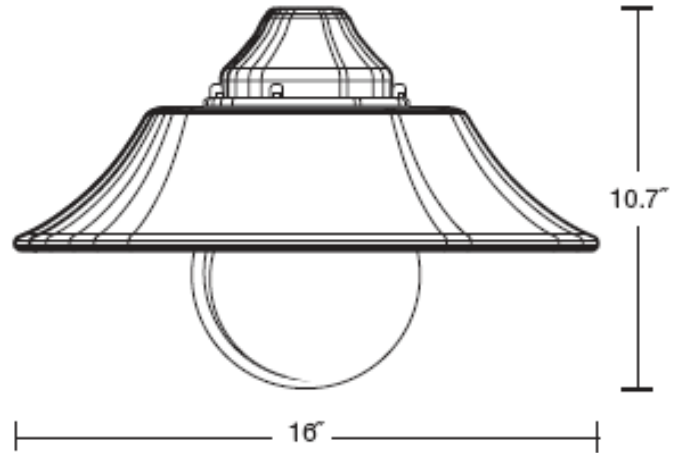

DIMENSIONS

SERIES	ACCESSORIES
SS-PALACE	BP Back Plate PA Pig Tail Adapter AC Air Craft Cables OG Globe Guard (Not Available with Polycarbonate Globes)
SS-PALACE