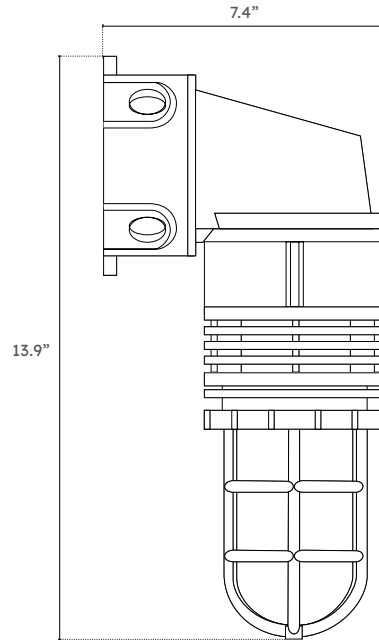

Wall Mount

Pendant Mount

VP
Compact Vaporproof Fixture

LED DIMENSIONS

Ceiling Mount

Wall Mount

Pendant Mount

ACCESSORIES