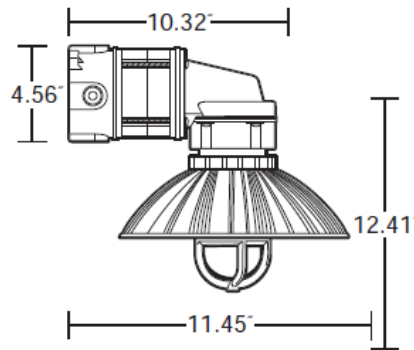

VP
Compact Vaporproof Fixture

LED DIMENSIONS

ACCESSORIES

Reflector