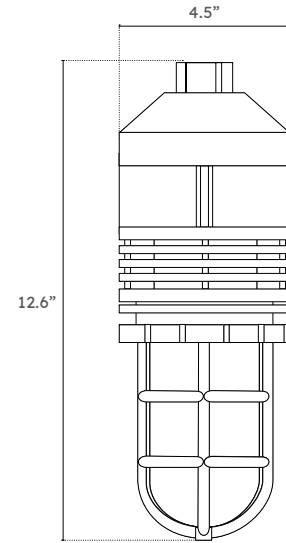

Wall Mount

Pendant Mount

VP
Compact Vaporproof Fixture

LED DIMENSIONS

Ceiling Mount

Wall Mount

Pendant Mount

ACCESSORIES