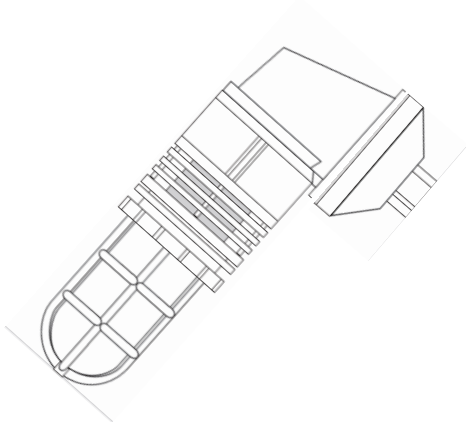

ORDERING NOTES

1. Not available with polycarbonate globes
2. Class 1, Div. 2 when ordered with heat treated globes

INCANDESCENT DIMENSIONS

Ceiling Mount

Wall Mount

Pendant Mount

FLUORESCENT DIMENSIONS

Ceiling Mount

Wall Mount

Pendant Mount

VP
Compact Vaporproof Fixture

LED DIMENSIONS

Ceiling Mount

Wall Mount

Pendant Mount

ACCESSORIES

Stanchion Mount

Reflector

Shroud - Design Optional