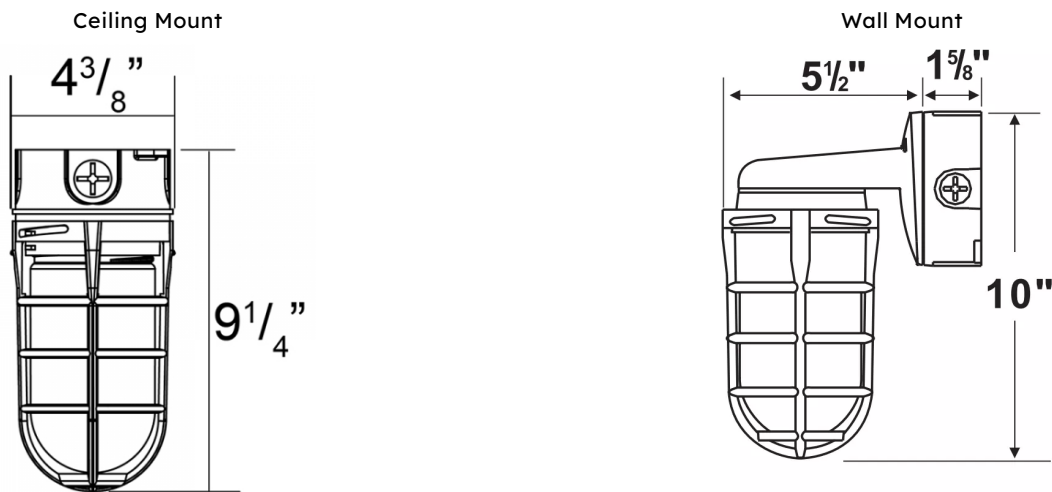

LAMP

- Type A19 or A21 Edison base (Lamp not included).
- E26 125W maximum.
- LED COB 120V or 277V integrated.

APPROVALS

- UL certified.
- Indoor / Outdoor.

ORDERING LOGIC

SERIES	GUARD	MOUNTING	LAMP TYPE
VP- VE ALUMINUM.	G Globe Guard	C Ceiling. W Wall.	E E26 BASE 120 LED 120V 277 LED 277V
VP- VE ALUMINUM.	G		

DIMENSIONS/MOUNTING TYPES

INSTALLATION

- The ceiling box has 5 1/2" threaded hubs with liquid tight knockouts.
- Use minimum 90°C rated lead wires.