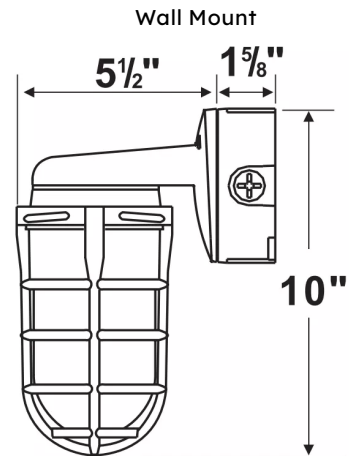

LAMP

- Type A19 or A21 Edison base, (Lamp not included).
- E26 125W maximum.
- LED COB 120V or 277V integrated.
- 2000 lumens equal to 18 watts with 4000K.

APPROVALS

- UL certified.
- Indoor / Outdoor.

▪ **Sauna suitable- Maximum ambient temperature 200°F.**

SERIES	GUARD	MOUNTING	LAMP TYPE
VP- VE ALUMINUM.	G Globe Guard	C Ceiling. W Wall.	E E26 BASE 120 LED 120V 277 LED 277V
VP- VE ALUMINUM.	G		

- The ceiling box has 5 1/2" threaded hubs with liquid tight knockouts.
- Use minimum 90°C rated lead wires.