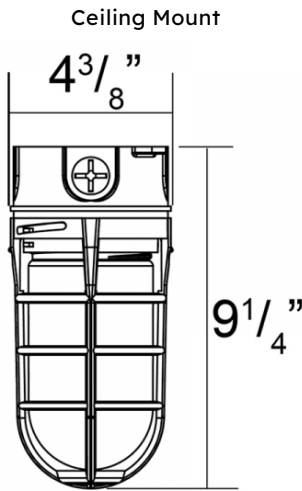

SERIES	GUARD	MOUNTING	LAMP TYPE
VP- VE ALUMINUM.	G Globe Guard	C Ceiling. W Wall.	E E26 BASE 120 LED 120V 277 LED 277V
VP- VE ALUMINUM.	G		

- The ceiling box has 5 1/2" threaded hubs with liquid tight knockouts.
- Use minimum 90°C rated lead wires.