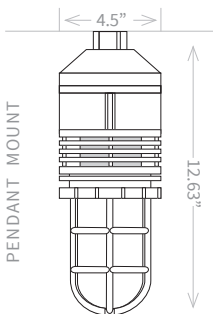

canlet®

LED VAPORPROOF

FIXTURE NUMBER

JOB TITLE

APPROVED BY

DATE

CONSTRUCTION

The housing is corrosion free 30% glass-filled high impact resistant thermoset polyester making it ideal for high temperatures. The guard is manufactured in a high impact resistant glass reinforced polymer alloy. All screws are stainless steel. All inserts are brass. Inserts are ultrasonically welded into the housing. Gaskets are long life silicone.

COLORS

Gray, Black, White, Red, Blue, Green, and Yellow.

MAXIMUM AMBIENT OPERATING TEMPERATURE

104°F

LED INFO

Luminaire power = 19.2W
 Color Temp = 4000K
 CRI = 82
 Total Light Output = 1832 lumens
 Efficacy = 95.4 lumens/watt

DRIVER INFO

Type = Constant current
 Dimming Driver = 0-10v
 120v = .972A / 277v = .926A
 Max THD 15.69% at 277v
 Standard drivers are programmable to match wattage or lumen requirements.

INSTALLATION

The ceiling box has four 3/4" threaded hubs with liquid tight knockouts. Internal grounding system allows for hub to hub grounding continuity when using metallic wiring methods (lock nuts are required). Two mounting feet are spaced at 5 1/4". Pendant mount fixtures have a single 3/4" threaded hub with a locking set screw. Use minimum 90°C rated lead wires. Guard equipped with set screw for locking.