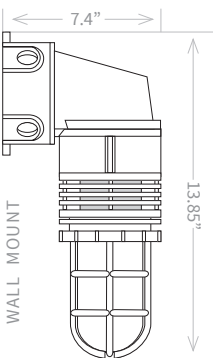

LED INFO

Luminaire power = 19.2W
Color Temp = 4000K
CRI = 82
Total Light Output = 1832 lumens
Efficacy = 95.4 lumens/watt

DRIVER INFO

Type = Constant current
Dimming Driver = 0-10v
120v = .972A / 277v = .926A
Max THD 15.69% at 277v
Standard drivers are programmable to match wattage or lumen requirements.