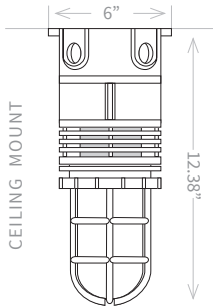

canlet®

LED VAPORPROOF

FIXTURE NUMBER

JOB TITLE

APPROVED BY

DATE

CONSTRUCTION

The housing is corrosion free 30% glass-filled high impact resistant thermoset polyester making it ideal for high temperatures. The guard is manufactured in a high impact resistant glass reinforced polymer alloy. All screws are stainless steel. All inserts are brass. Inserts are ultrasonically welded into the housing. Gaskets are long life silicone.

DRIVER INFO

Type = Constant current
 Dimming Driver = 0-10v
 120v = .972A / 277v = .926A
 Max THD 15.69% at 277v
 Standard drivers are programmable to match wattage or lumen requirements.

INSTALLATION

The ceiling box has four 3/4" threaded hubs with liquid tight knockouts. Internal grounding system allows for hub to hub grounding continuity when using metallic wiring methods (lock nuts are required). Two mounting feet are spaced at 5 1/4". Pendant mount fixtures have a single 3/4" threaded hub with a locking set screw. Use minimum 90°C rated lead wires. Guard equipped with set screw for locking.